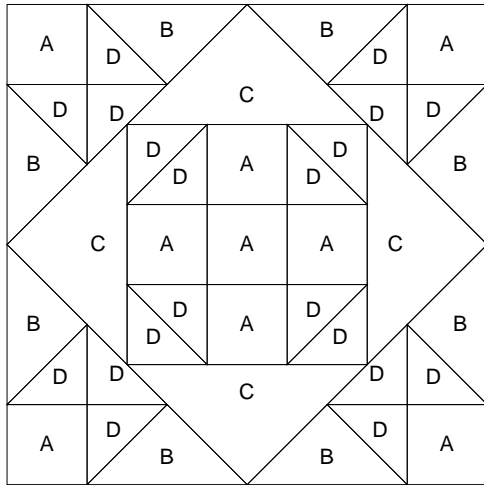

peaches block

Key Block (5/20 actual size)

Cutting Diagrams

Patch Count