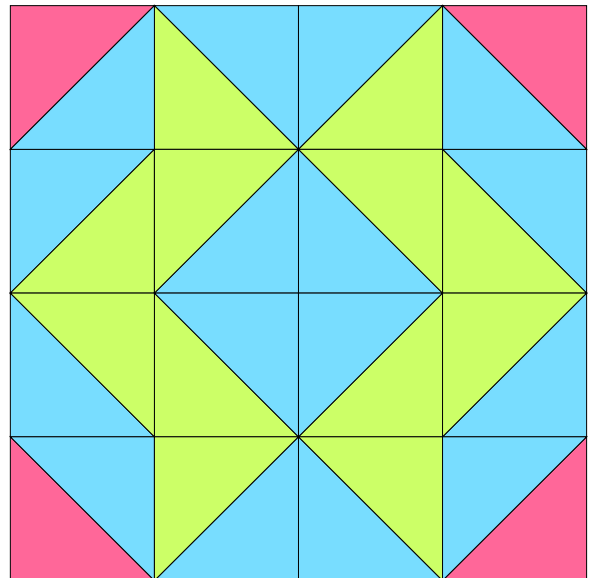

1/2 square bonanza block

Key Block (31/100 actual size)

Cutting Diagrams

Patch Count