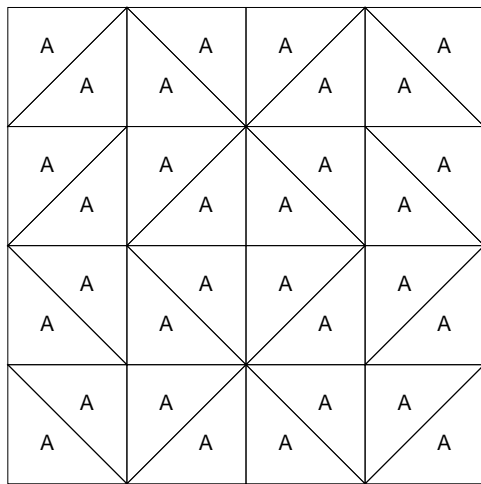

1/2 square bonanza block

Key Block (31/100 actual size)

Cutting Diagrams

Patch Count