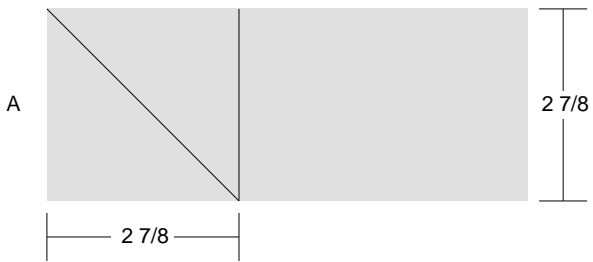

1/2 square bonanza border block

Key Block (31/100 actual size)

Cutting Diagrams

Patch Count