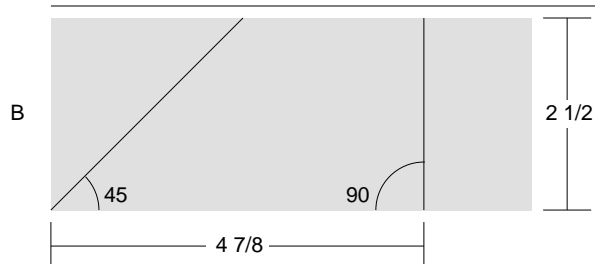

Twist and Turn Harvest

Key Block (7/50 actual size)

Cutting Diagrams

4 patches

4 patches

2 patches

2 patches

2 patches