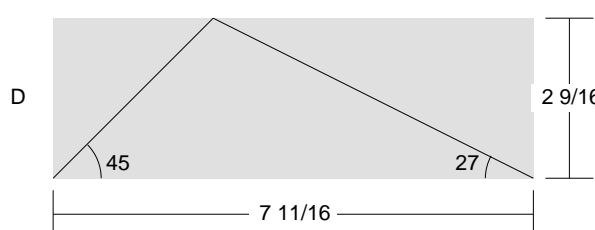

2 patches

2 patches