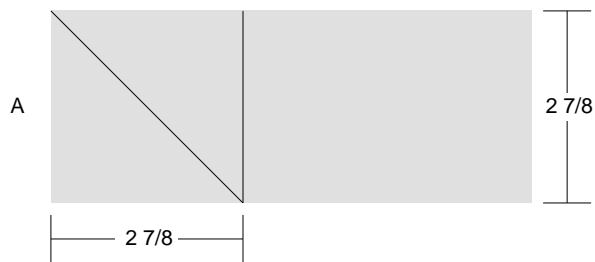

Twist and Turn Harvest

Key Block (7/50 actual size)

Cutting Diagrams

4 patches

4 patches

2 patches

2 patches

2 patches