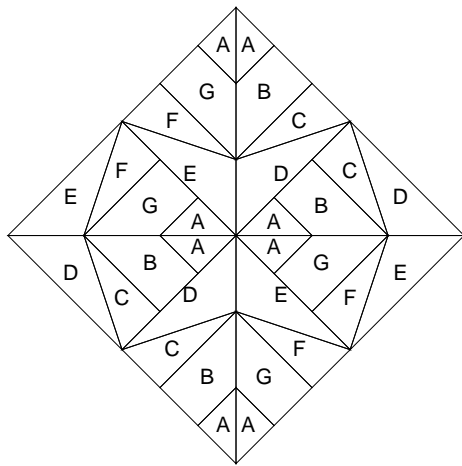

Twist and Turn Harvest

Key Block (7/50 actual size)

Cutting Diagrams

4 patches

4 patches

2 patches

2 patches

2 patches

2 patches

2 patches

2 patches