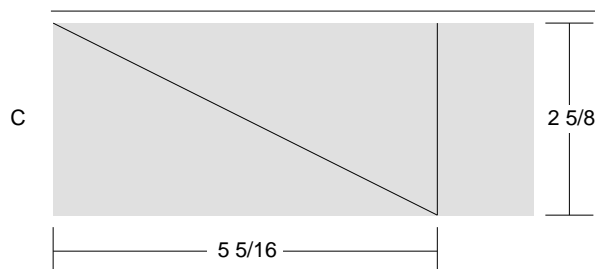

Twist and Turn Harvest

Key Block (7/50 actual size)

Cutting Diagrams

4 patches

4 patches

2 patches

2 patches

2 patches