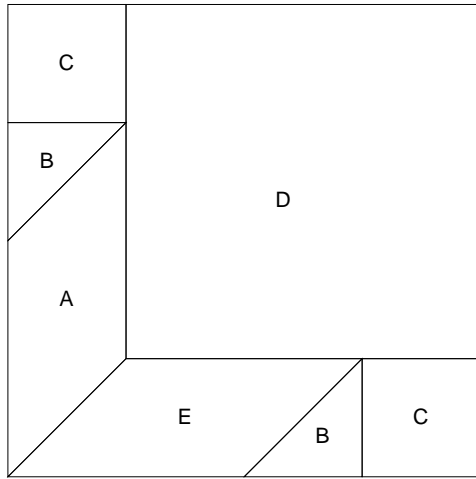

Coffee and cream 2nd border

Key Block (41/100 actual size)

Cutting Diagrams

Patch Count