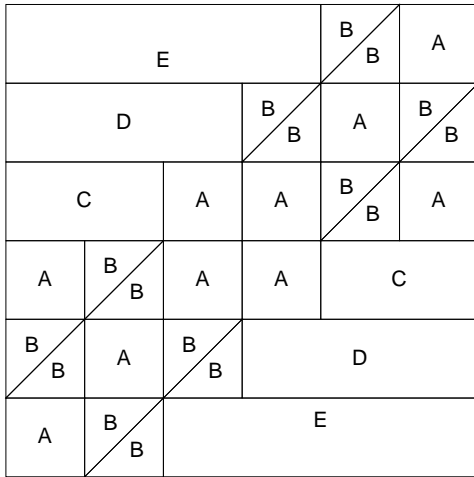

# Coffee and Cream 1st and 4th borders

Key Block (41/100 actual size)

## Cutting Diagrams