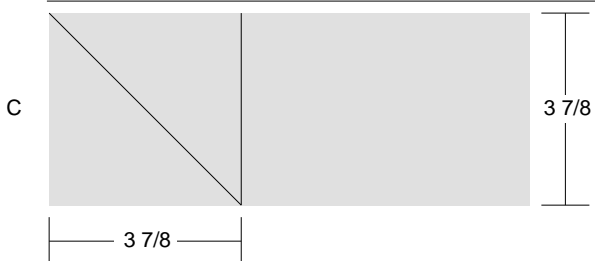

Cutting Diagrams

Patch Count