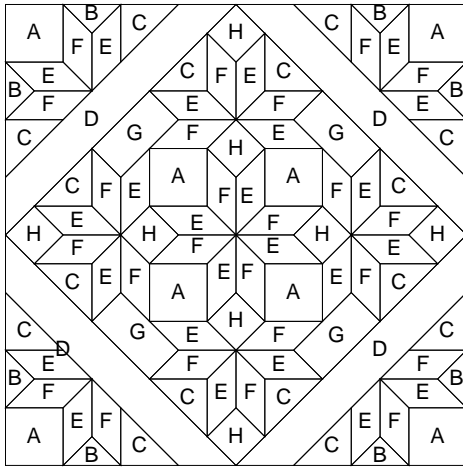

# Coffee and Cream centre

Key Block (1/10 actual size)

## Cutting Diagrams

## Patch Count

8 patches

16 patches

8 patches

4 patches

12 patches

4 patches

8 patches