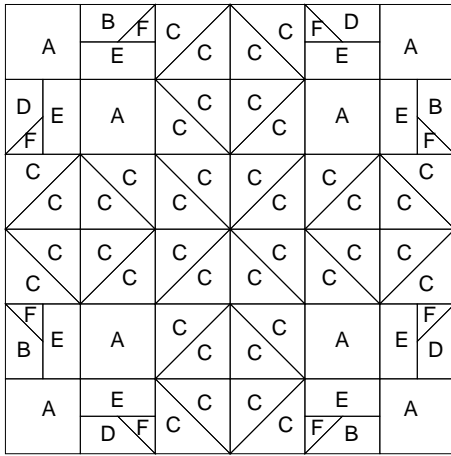

Unnamed

Key Block (13/100 actual size)

Cutting Diagrams

Patch Count